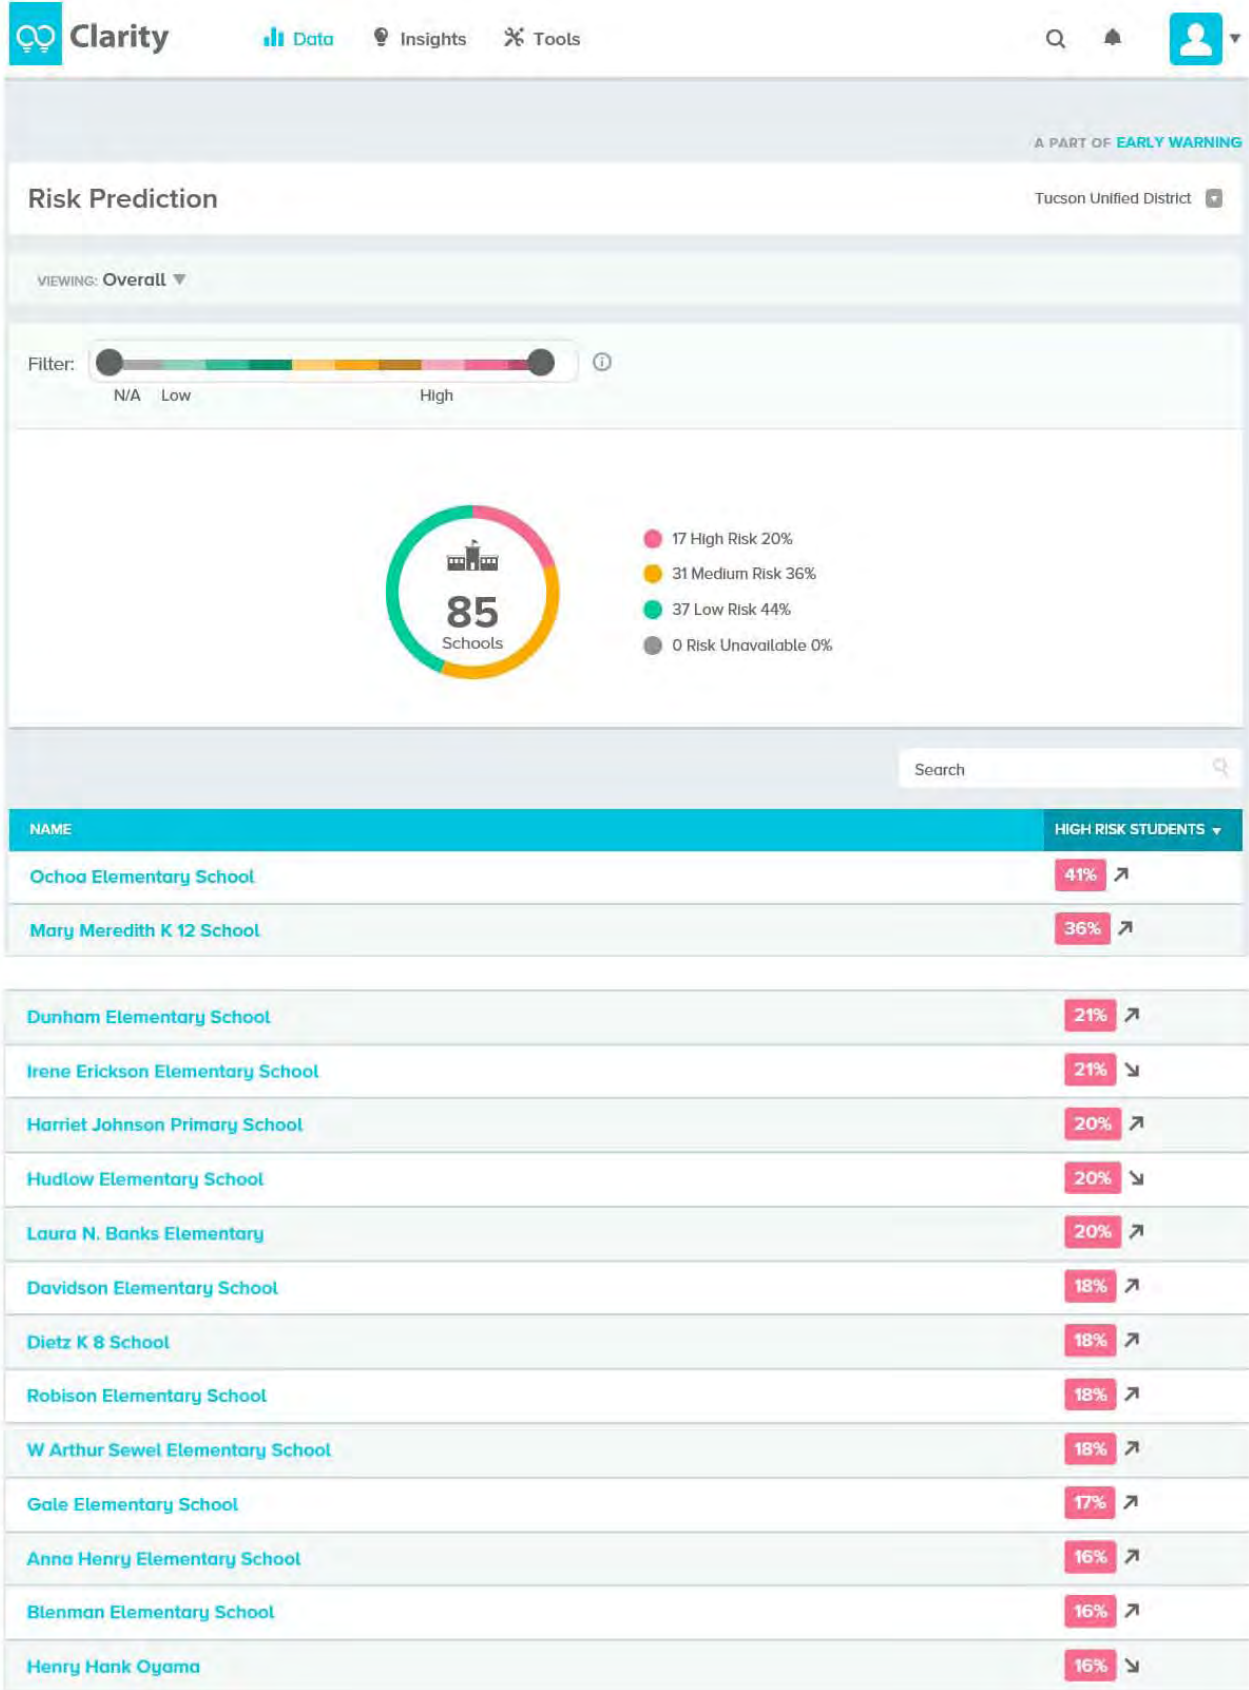

APPENDIX V – 107

A PART OF EARLY WARNING

## Risk Prediction

Mansfield Middle School

VIEWING: Overall

Advanced Filters