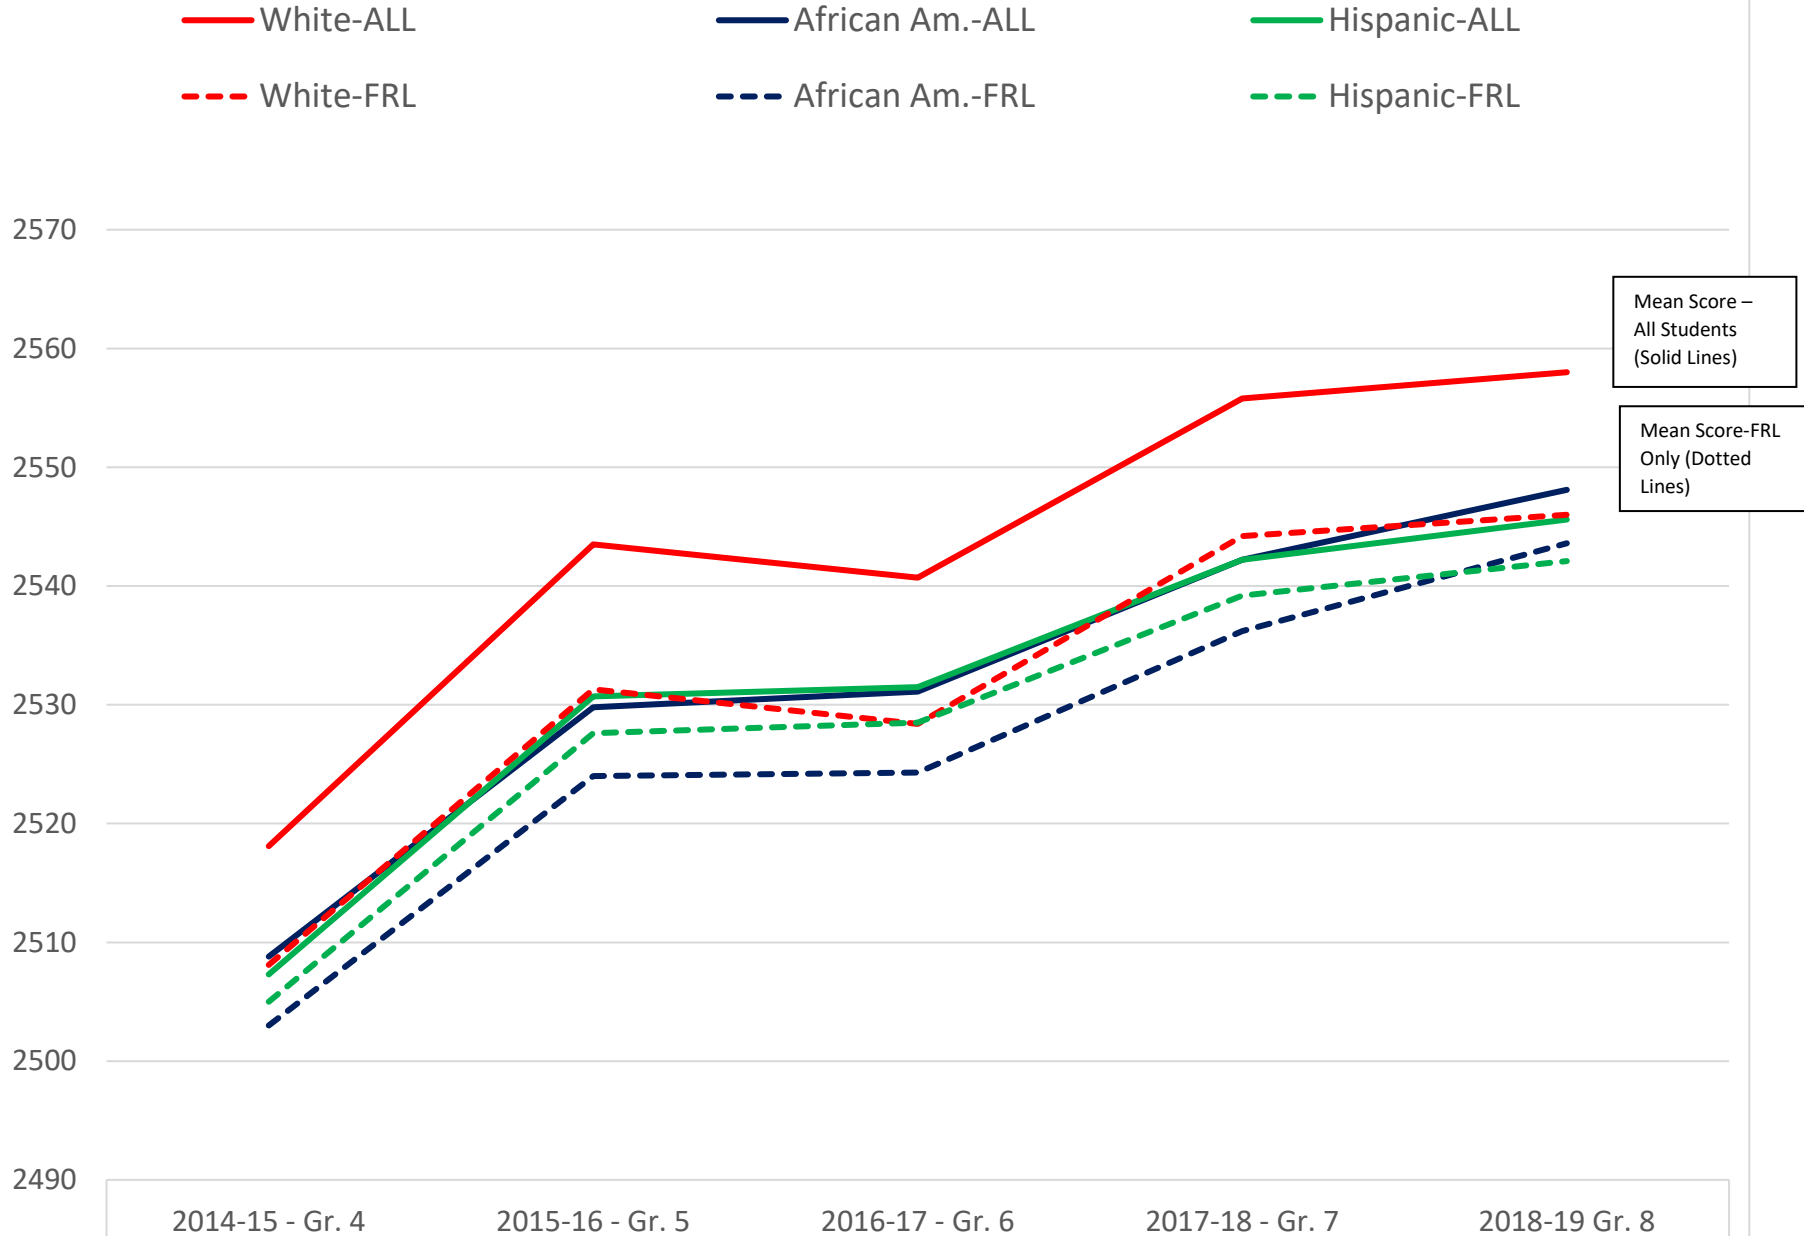

# **EXHIBIT D**

Mean AzMERIT ELA Scale Scores for all Students (solid line), for Students who Qualify for FRL (dotted line) and for Students who do not Qualify for FRL (dashed line) over 5 years broken out by USP Ethnicity (N= 1,956)

Mean AzMERIT MATH Scale Scores for all Students (solid line), for Students who Qualify for FRL (dotted line) and for Students who do not Qualify for FRL (Dashed Line) over 5 years broken out by USP Ethnicity (N=1,956)

Mean AzMERIT ELA Scale Scores for All Students (solid line) and Students who Qualify for FRL (dotted line) over 5 years broken out by USP Ethnicity (N= 1,956)

Mean AzMERIT MATH Scale Scores for All Students (solid line) and Students who Qualify for FRL (dotted line) over 5 years broken out by USP Ethnicity (N=1,956)