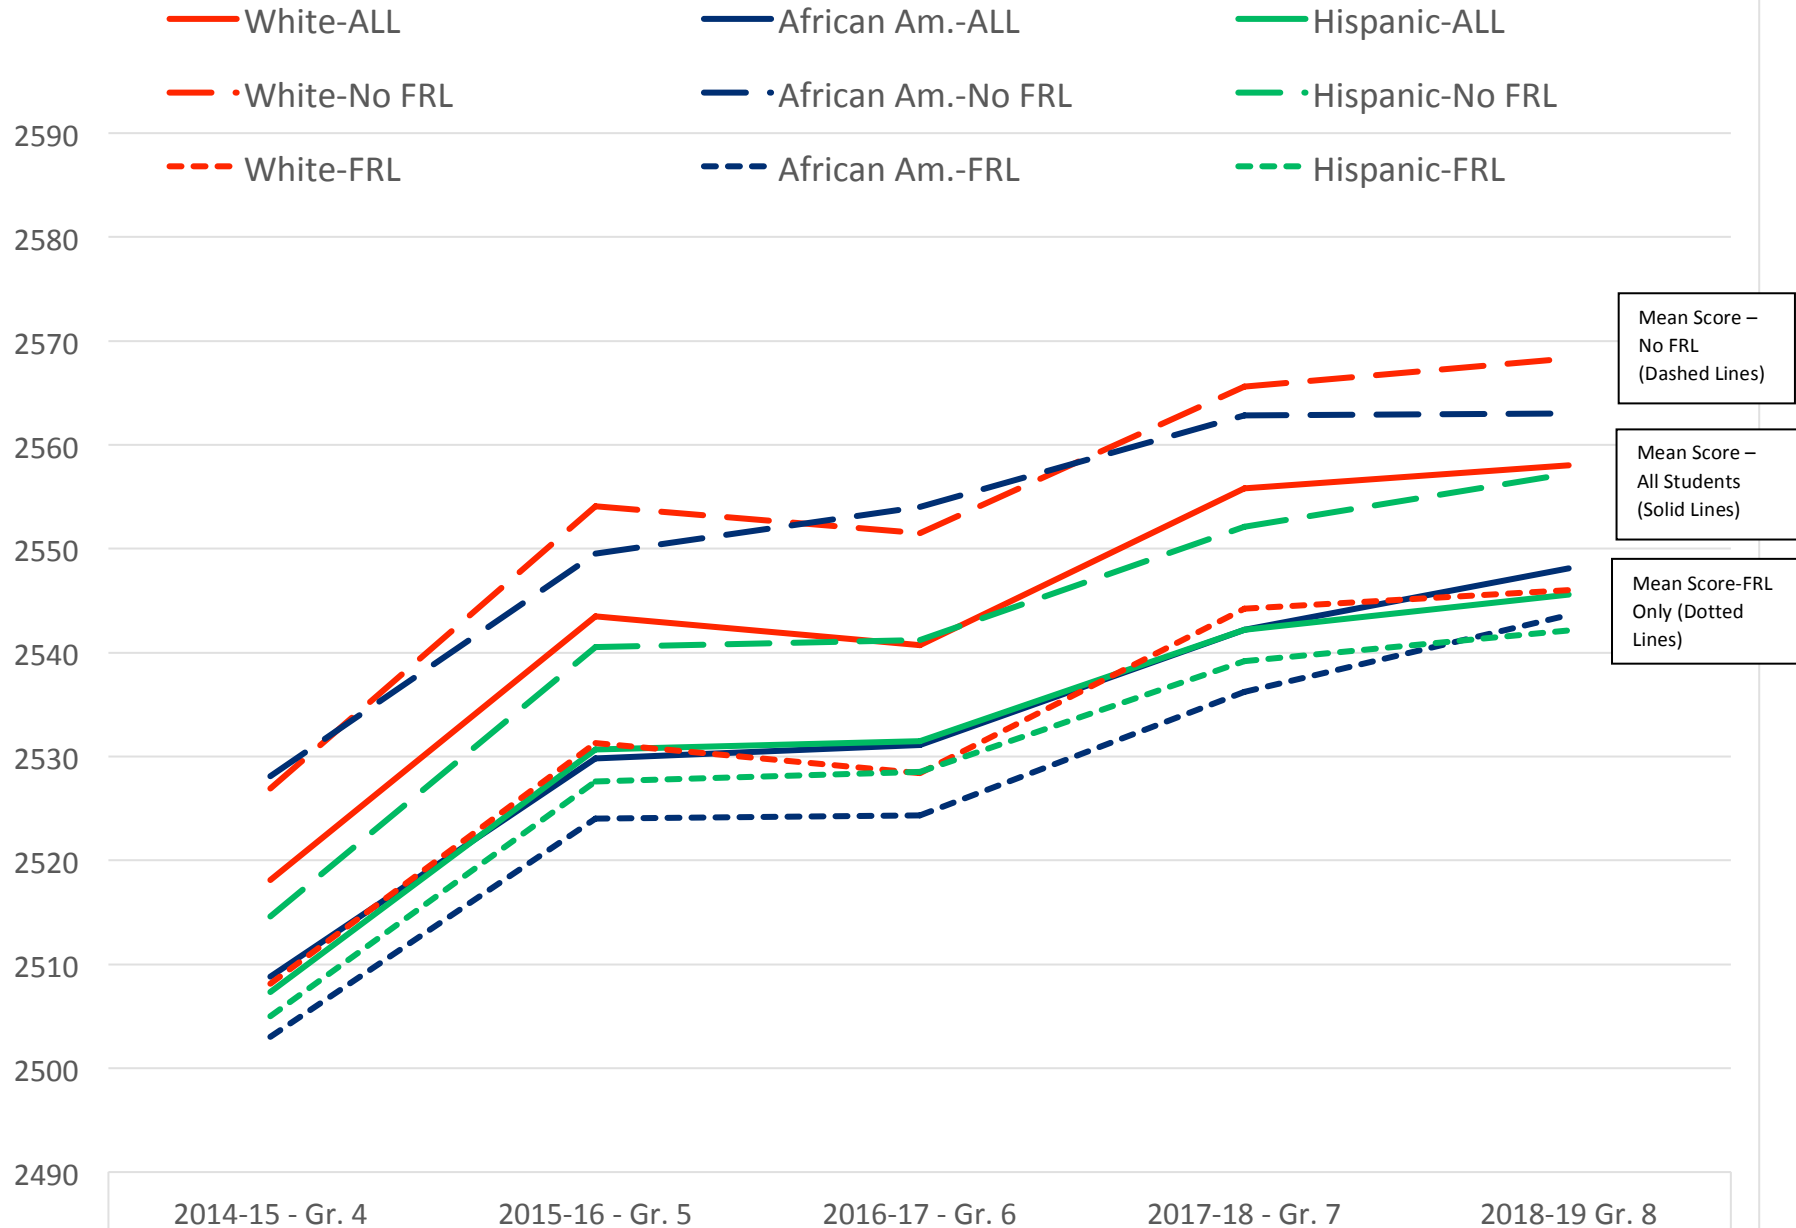

# **EXHIBIT D**

Mean AzMERIT ELA Scale Scores for all Students (solid line), for Students who Qualify for FRL (dotted line) and for Students who do not Qualify for FRL (dashed line) over 5 years broken out by USP Ethnicity (N= 1,956)

Mean AzMERIT MATH Scale Scores for all Students (solid line), for Students who Qualify for FRL (dotted line) and for Students who do not Qualify for FRL (Dashed Line) over 5 years broken out by USP Ethnicity (N=1,956)

Mean AzMERIT ELA Scale Scores for All Students (solid line) and Students who Qualify for FRL (dotted line) over 5 years broken out by USP Ethnicity (N= 1,956)

Mean AzMERIT MATH Scale Scores for All Students (solid line) and Students who Qualify for FRL (dotted line) over 5 years broken out by USP Ethnicity (N=1,956)