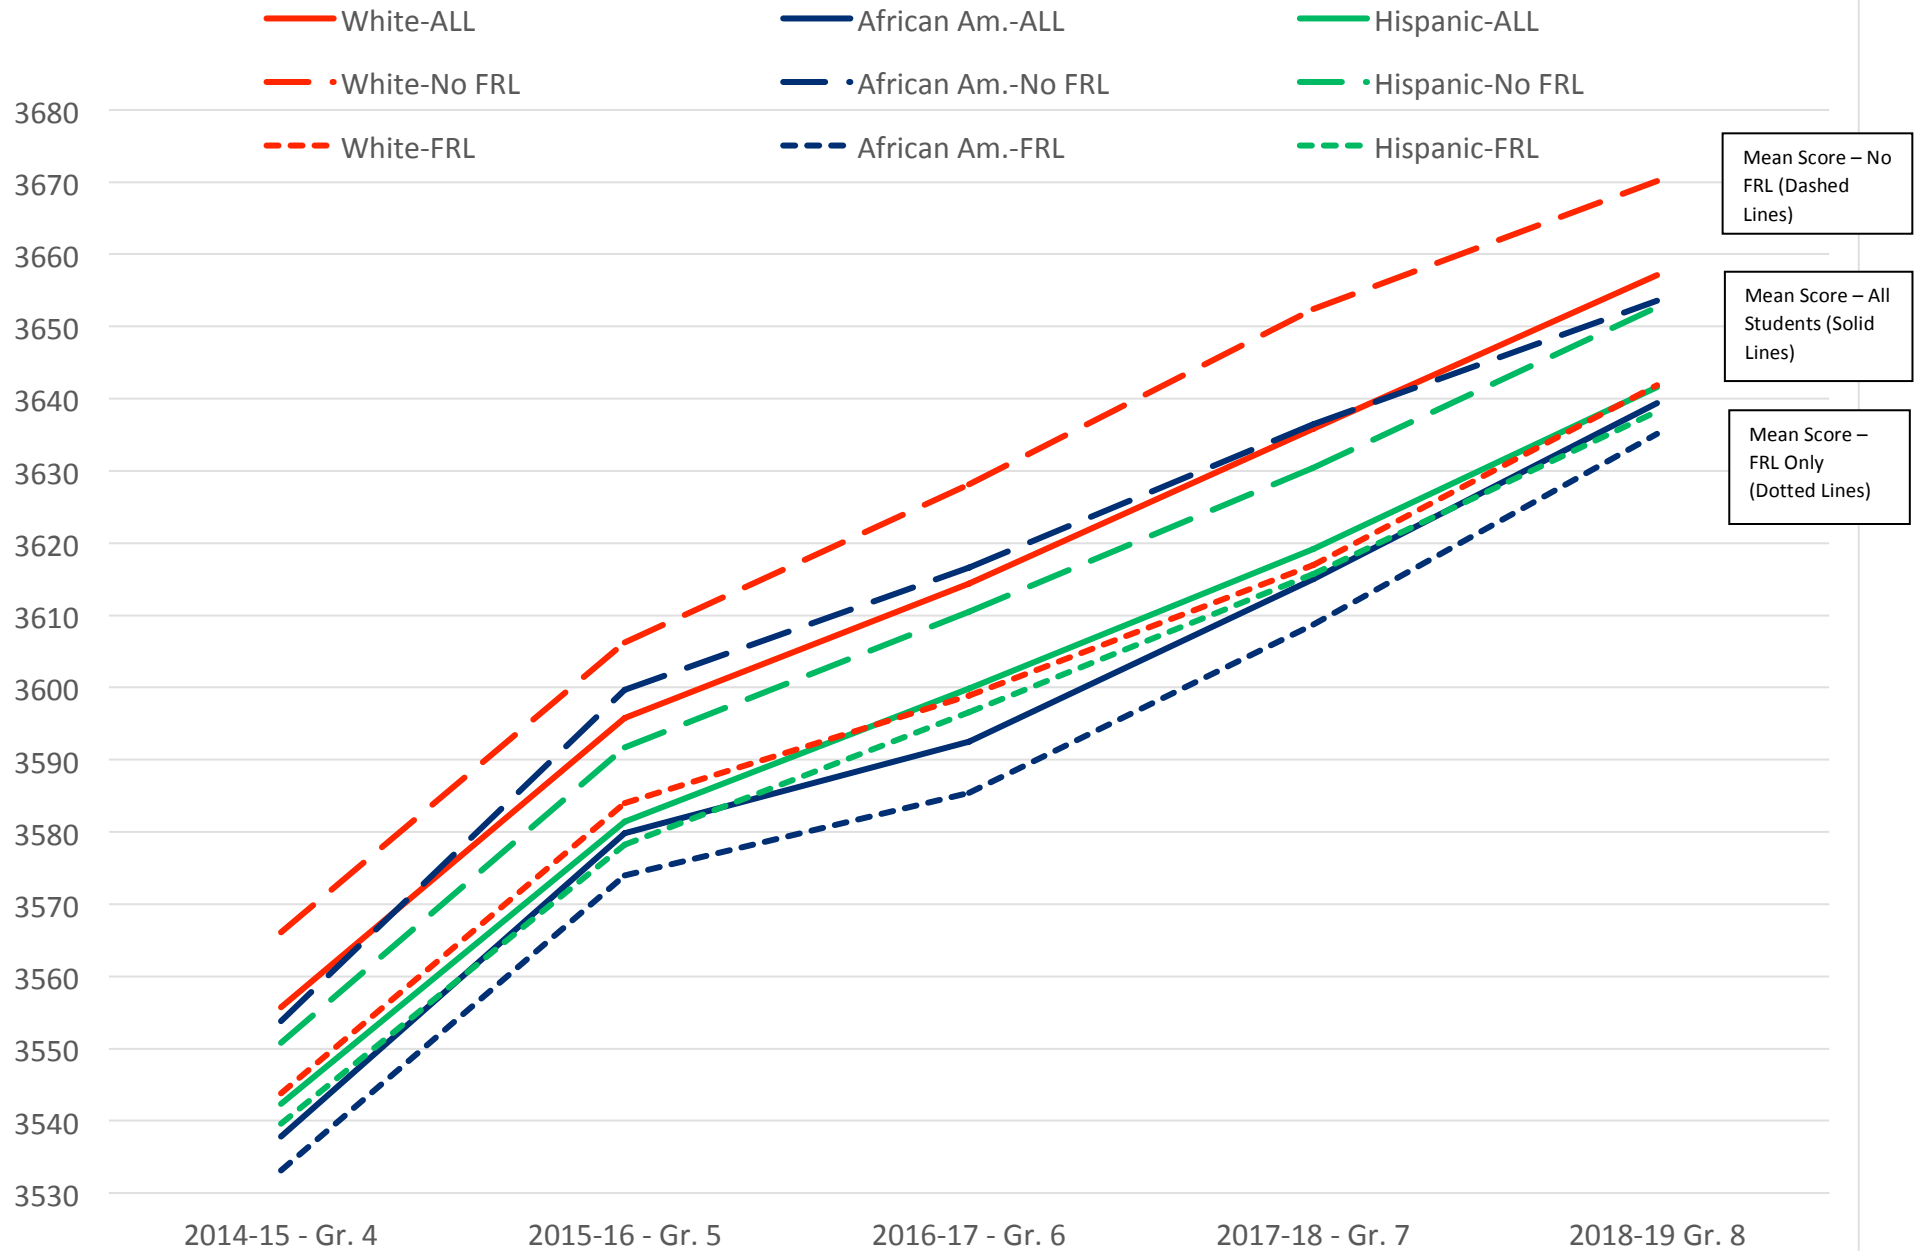

# **EXHIBIT D**

Mean AzMERIT ELA Scale Scores for all Students (solid line), for Students who Qualify for FRL (dotted line) and for Students who do not Qualify for FRL (dashed line) over 5 years broken out by USP Ethnicity (N= 1,956)

Mean AzMERIT MATH Scale Scores for all Students (solid line), for Students who Qualify for FRL (dotted line) and for Students who do not Qualify for FRL (Dashed Line) over 5 years broken out by USP Ethnicity (N=1,956)

Mean AzMERIT ELA Scale Scores for All Students (solid line) and Students who Qualify for FRL (dotted line) over 5 years broken out by USP Ethnicity (N= 1,956)

Mean AzMERIT MATH Scale Scores for All Students (solid line) and Students who Qualify for FRL (dotted line) over 5 years broken out by USP Ethnicity (N=1,956)